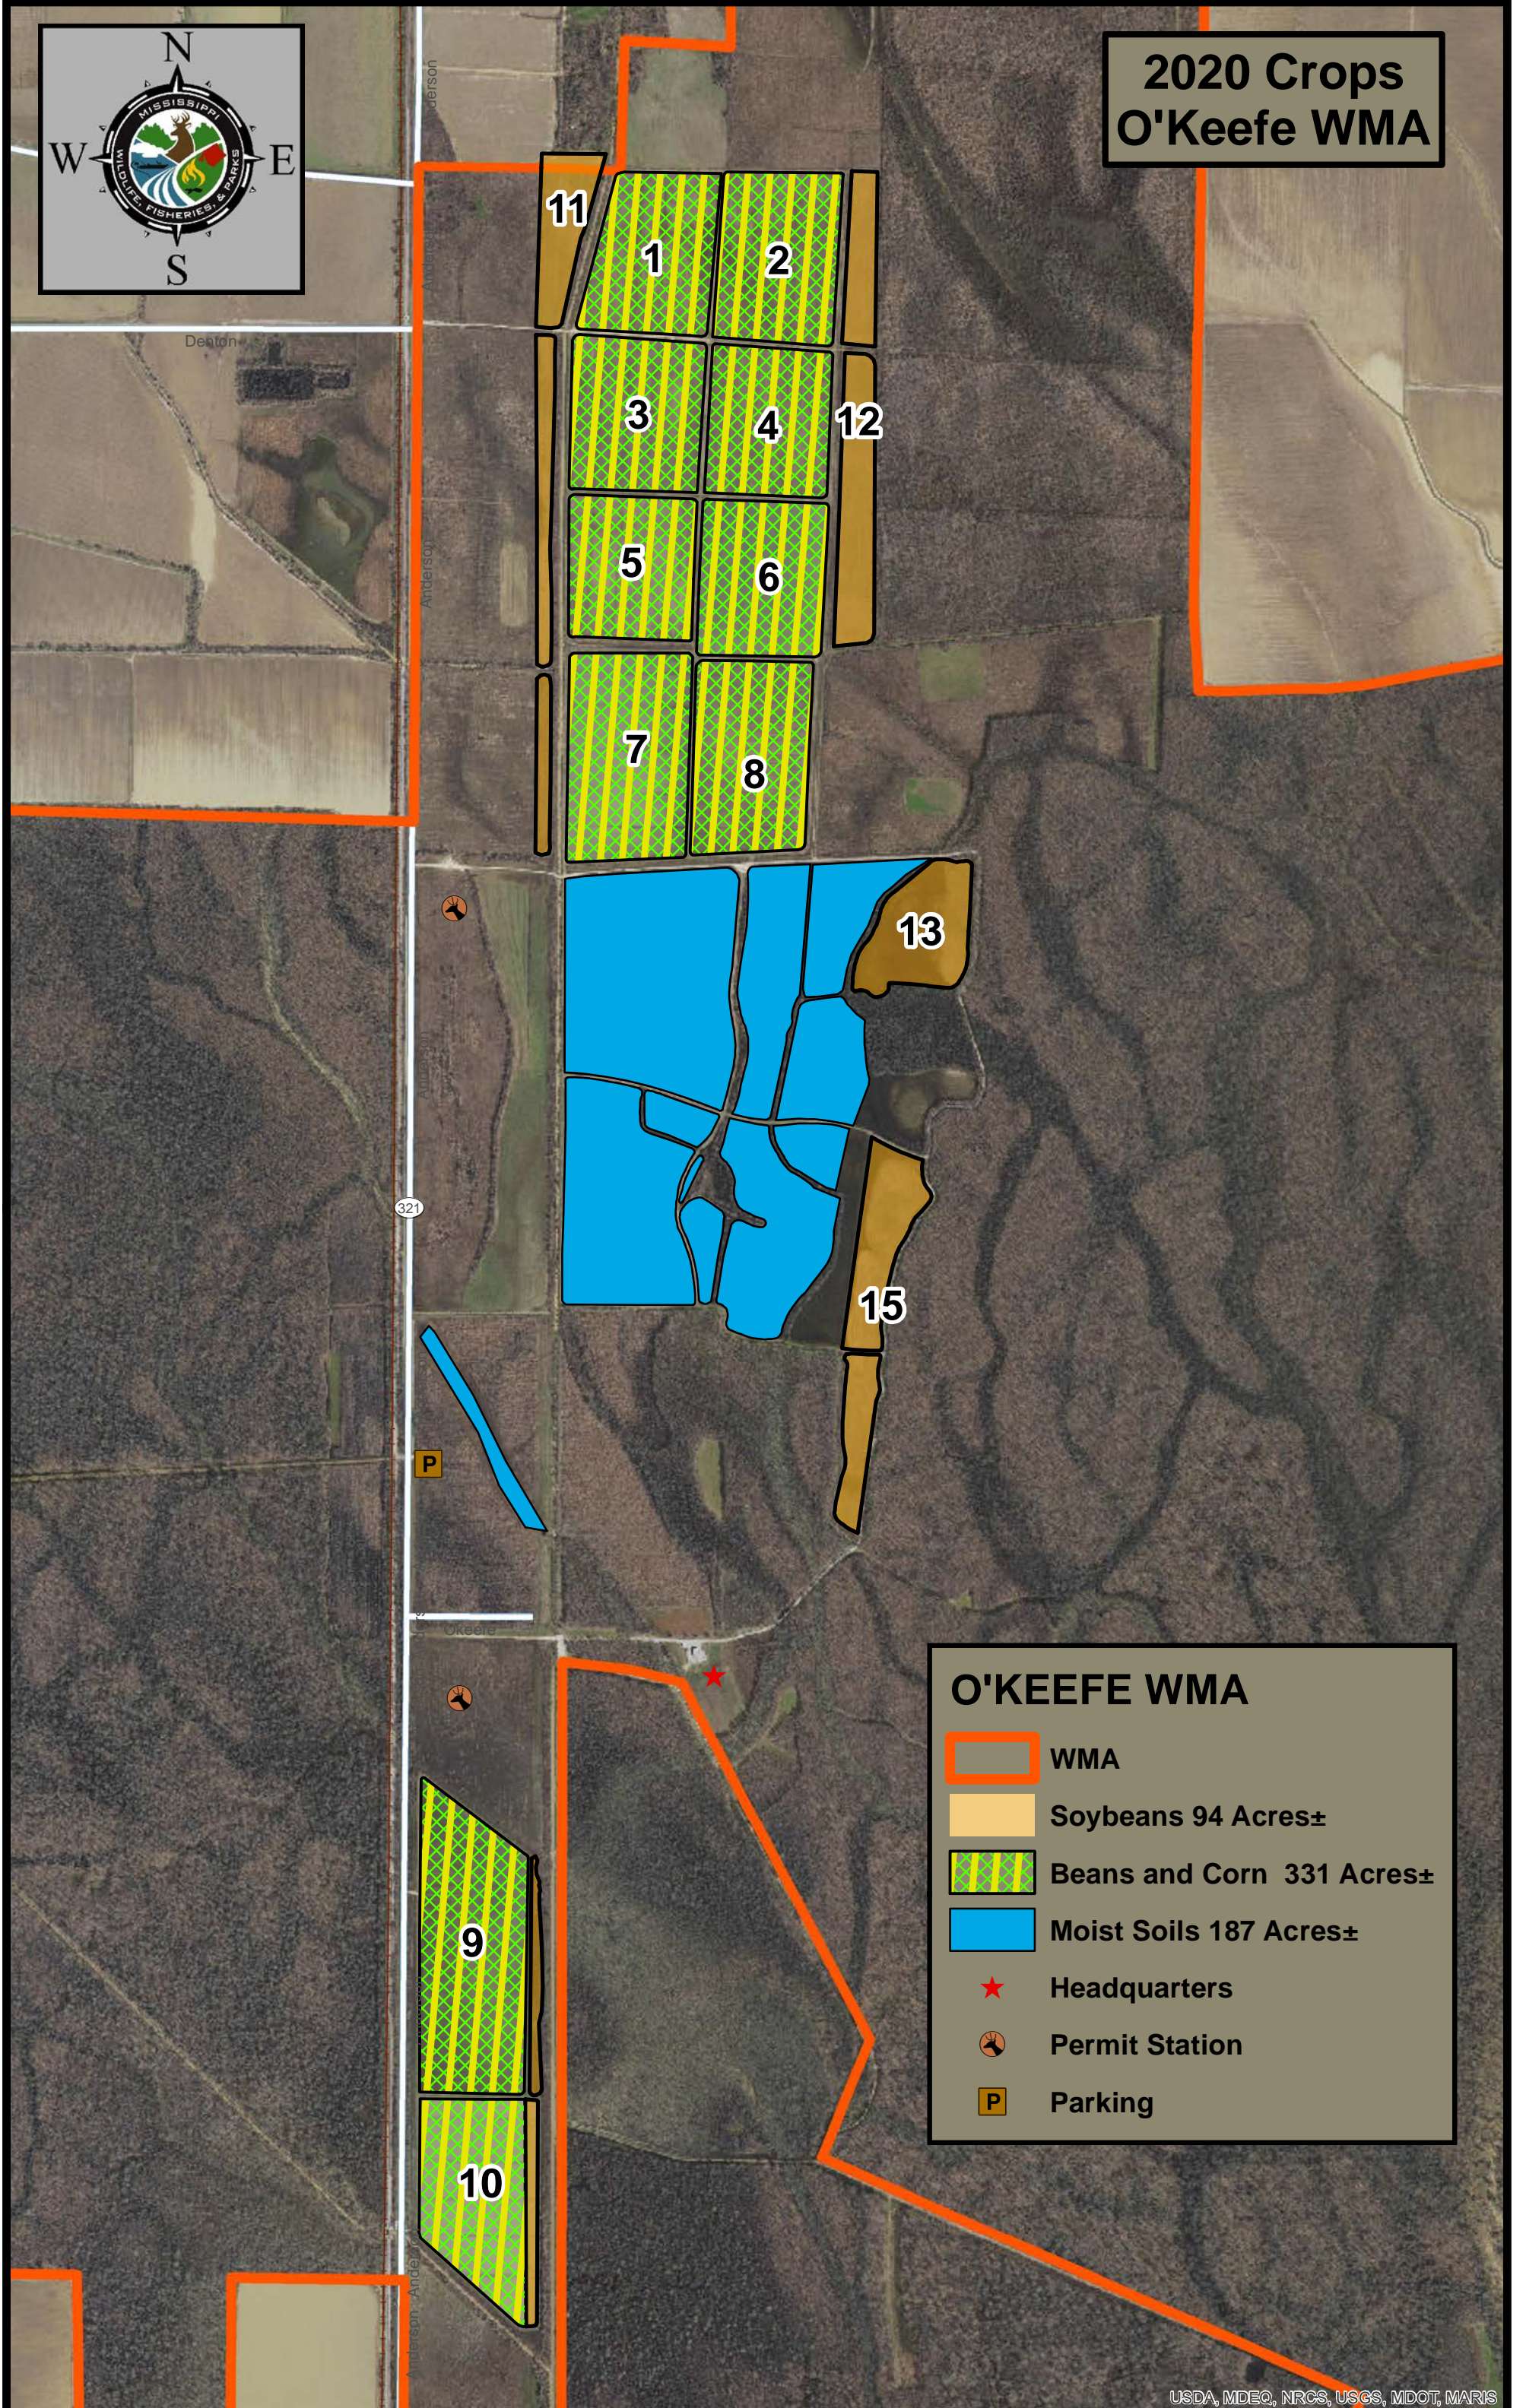

2020 Crops O'Keefe WMA

O'KEEFE WMA

- WMA
- Soybeans 94 Acres±
- Beans and Corn 331 Acres±
- Moist Soils 187 Acres±
- Headquarters
- Permit Station
- Parking